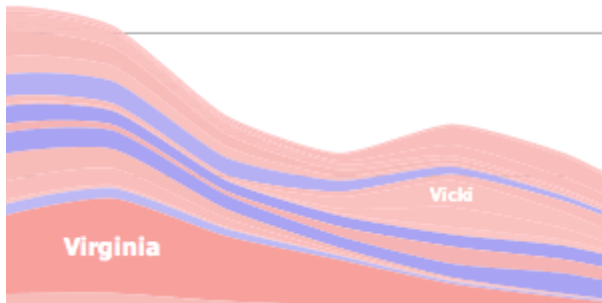

[Flow Map Layout by Doantam Phan](#)

[NameVoyager by Martin Wattenberg, rebuilt by Jeffrey Heer](#)