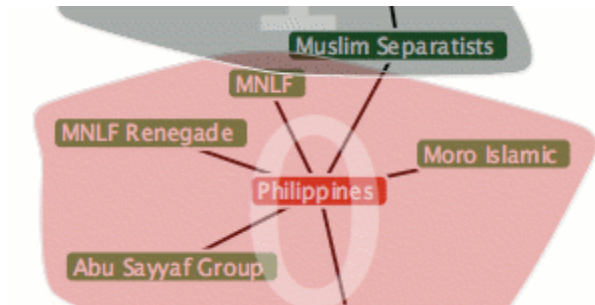

[Enron Explorer](#) by Trampoline Systems

[Social Action](#) by Adam Perer